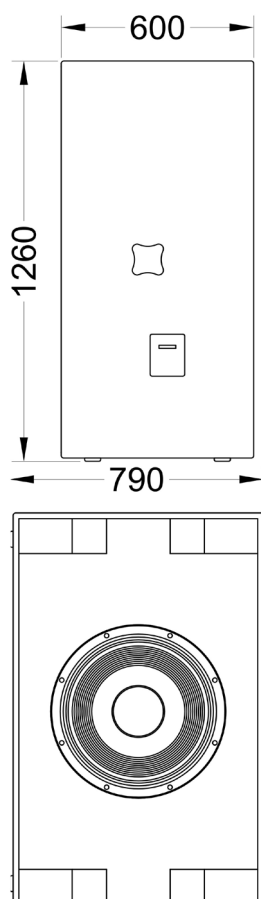

X-SUB

CINEMA SUBWOOFER

Don't mess with this guy. X-Sub is your extremely opinionated answer to "We need more lows in the theater". Hi power, long excursion 21" subwoofer in ultimate enclosure gets as low as it gets. That nuke's going to blow, by the way.

Main features:

- 1600W nominal power
- 21" woofer with 4,5" voice coil
- 136 dB Max SPL
- Efficient vented box design

Frequency Response (-10dB)	22-200 Hz
Max SPL (peak)	136 dB (calculated)
Sensitivity (1W/1m)	98 dB
LF Transducer	21"
Impedance	8 Ohm / 4 Ohm
Nominal power	1600 W
Program power	3200 W
Peak power	6400 W
Connectors	Barrier strip screw terminal
Dimensions (W×H×D)	790x1260x600 mm
Net weight	82 kg
Shipping weight	91 kg
Enclosure materials	Plywood; wear-resistant paint
Color	Black