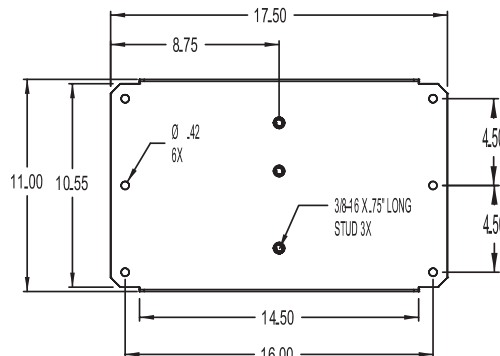

MM-060

(60 lb. WLL)

PAN & TILT BOTTOM & REAR SPEAKER MOUNT

MULTIMOUNT®

DIMENSIONS

Rear Mount
R-Position

Speaker Mounting Bracket

OPTIONAL ACCESORIES

Front View

Rated for indoor use.

ALWAYS INSTALL SAFETY CABLES

WARNING: Mounting and/or suspension of audio and video equipment requires experienced professionals. Improperly installed loudspeakers can result in property damage, personal injury and/or liability to the installing contractor.