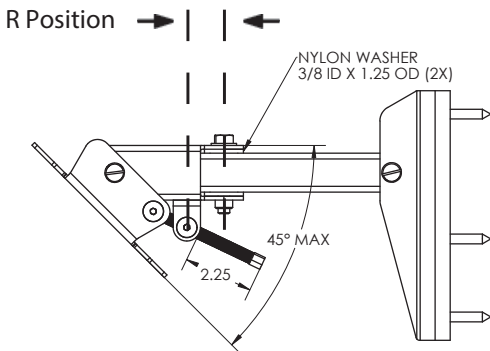

### DIMENSIONS

Rear Mount  
R-Position

Bottom Mount  
B Position

Speaker Mounting Bracket

45 degrees Max. Down Tilt

45 degrees Max. Up Tilt

Wall Mount Bracket

### OPTIONAL ACCESORIES

Wall Plate - WP-16

Front View

Side View

Rated for indoor use.