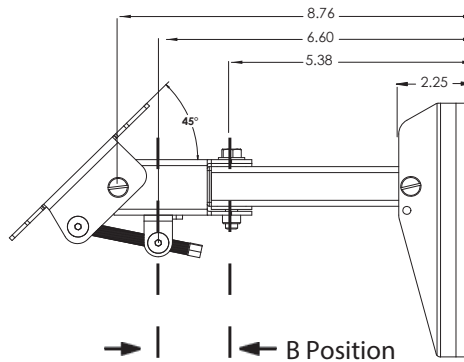

### DIMENSIONS

Rear Mount  
R-Position

Bottom Mount  
B Position

Speaker Mounting Bracket

45 degrees Max. Down Tilt

45 degrees Max. Up Tilt

Wall Mount Bracket