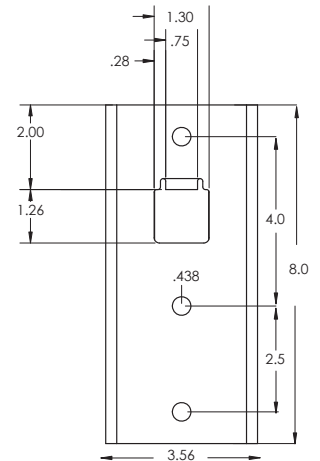

### DIMENSIONS

Rear Mount  
R-Position

Bottom Mount  
B Position

Speaker Mounting Bracket

45 degrees Max. Down Tilt

45 degrees Max. Up Tilt

Wall Mount Bracket