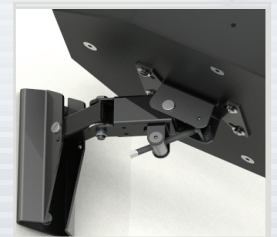

# MM-060

(60 lb. WLL)

PAN & TILT BOTTOM & REAR SPEAKER MOUNT

MULTIMOUNT®

The MM-060 Speaker Wall Mount attaches both to the back and bottom panels of loudspeakers and aims them from walls and other vertical structures.

Once secured, the mount offers up to 180 degrees of pan angle adjustments and up to 45 degrees of no-drift tilt adjustments, compliments of a unique screw drive tilt mechanism.

This mount is exceptionally easy to install and aim most mid-sized loudspeakers. They are solidly constructed with built in safety features and a load-rating of 7:1 design factor.

## STANDARD FEATURES:

- ▶ Infinite no-drift tilt adjustments with screw-drive.
- ▶ Pan angle secured with clutch style lock.
- ▶ Mounts to walls, studs and optional stud plate.
- ▶ Wall plate quick install.
- ▶ Adapts to 4 hole mounting patterns including 2-3/4" x 5" and 2" X 4 1/4"