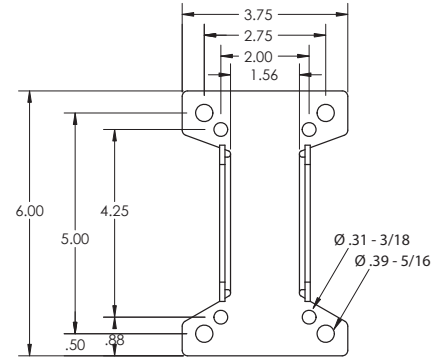

## PAN & TILT BOTTOM & REAR SPEAKER MOUNT

MULTIMOUNT®

### DIMENSIONS

Rear Mount  
R-Position

Bottom Mount  
B Position

Speaker Mounting Bracket

45 degrees Max. Down Tilt

45 degrees Max. Up Tilt

Wall Mount Bracket