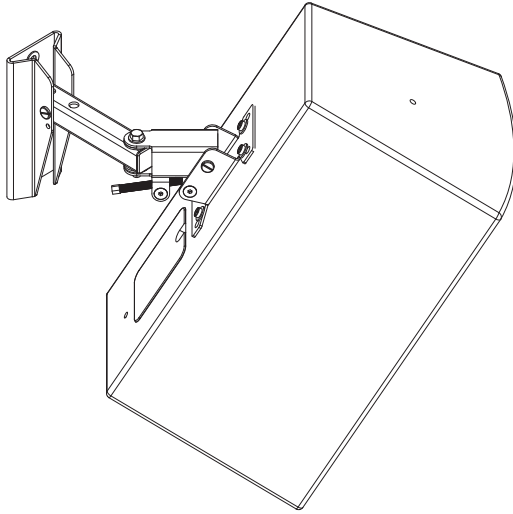

MM-060

(60 lb. WLL)

PAN & TILT BOTTOM & REAR SPEAKER MOUNT

MULTIMOUNT®

DIMENSIONS

Rear Mount
R-Position