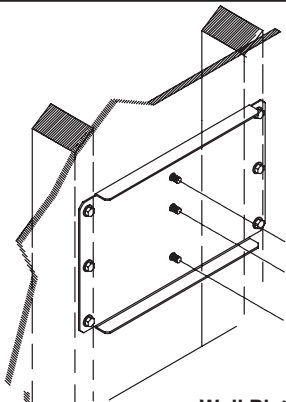

### DIMENSIONS

Rear Mount  
R-Position

Bottom Mount  
B Position

Speaker Mounting Bracket

45 degrees Max. Down Tilt

45 degrees Max. Up Tilt

Wall Mount Bracket

### OPTIONAL ACCESORIES

Wall Plate - WP-16

Front View

Side View

Rated for indoor use.