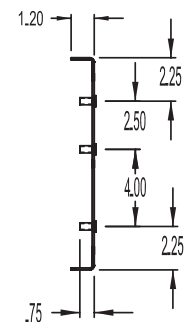

Side View

Rated for indoor use.

ALWAYS INSTALL SAFETY CABLES

WARNING: Mounting and/or suspension of audio and video equipment requires experienced professionals. Improperly installed loudspeakers can result in property damage, personal injury and/or liability to the installing contractor.