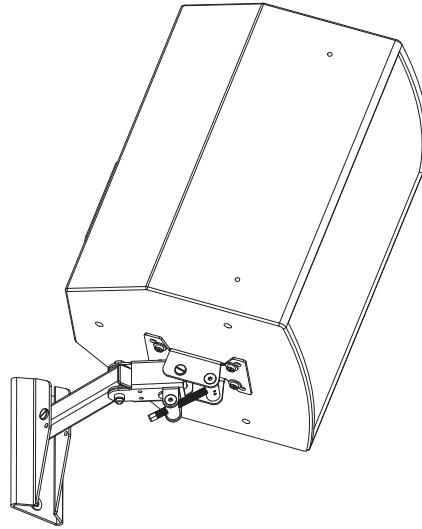

# MM-060

(60 lb. WLL)

PAN & TILT BOTTOM & REAR SPEAKER MOUNT

MULTIMOUNT®

The MM-060 Speaker Wall Mount attaches both to the back and bottom panels of loudspeakers and aims them from walls and other vertical structures.

Once secured, the mount offers up to 180 degrees of pan angle adjustments and up to 45 degrees of no-drift tilt adjustments, compliments of a unique screw drive tilt mechanism.

This mount is exceptionally easy to install and aim most mid-sized loudspeakers. They are solidly constructed with built in safety features and a load-rating of 7:1 design factor.

### DIMENSIONS

Rear Mount  
R-Position

Bottom Mount  
B Position

Speaker Mounting Bracket

45 degrees Max. Down Tilt

45 degrees Max. Up Tilt

Wall Mount Bracket