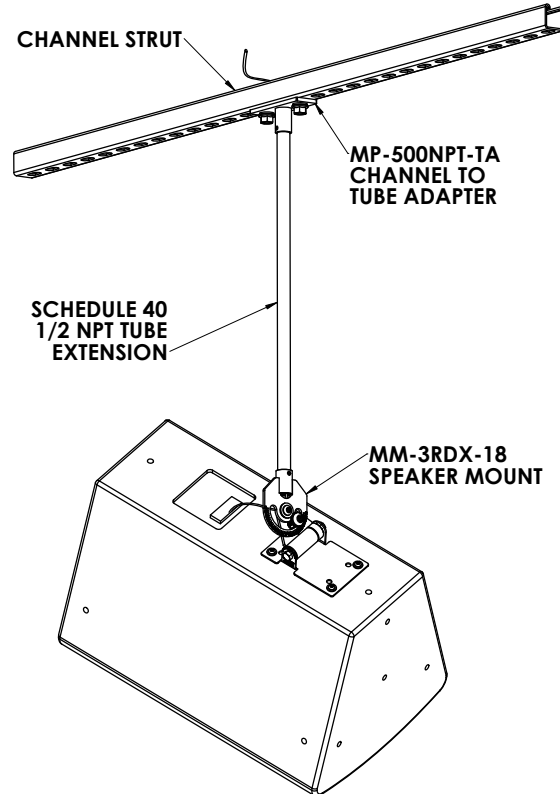

MM-3RDX-18

60 lb. WLL

CEILING SPEAKER MOUNT WITH 3 AXES OF ADJUSTMENTS

MULTIMOUNT®

The MM-3RDX-18 is an adjustable ceiling speaker mount that provides pan, tilt & roll adjustments. It supports and aims speakers that are equipped with either the 2 X 4-1/4 or the 2-3/4" X 5" 4-point mounting pattern.

Tilt adjustments are made at the side of the speaker adapter plate, Pan-adjustments are made at the tube extension coupler and the roll feature is adjusted between the mount and the tube extension. The MM-3RDX-18 tube coupler provides a pathway for signal wire and a safety cable to pass through the tube extension to the terminal block. This makes for a clean, safe and predictable method for installing and aiming ceiling speakers.

STANDARD FEATURES:

- ▶ Indicators let installers set angles accurately
- ▶ Independent pan, tilt & roll aiming gets perfect sound coverage
- ▶ Adapts to standard schedule-40 1/2" pipe
- ▶ Independent No drift, No memory Locking
- ▶ Works for speakers with 2 X 4-1/4 and 2-3/4 X 5 Hole Patterns

MM-3RDX-18

CEILING SPEAKER MOUNT WITH 3 AXES OF ADJUSTMENTS

MULTIMOUNT®

DIMENSIONS

Rated for indoor use.

ALWAYS INSTALL SAFETY CABLES

WARNING: Mounting and/or suspension of audio and video equipment requires experienced professionals. Improperly installed loudspeakers can result in property damage, personal injury and/or liability to the installing contractor.