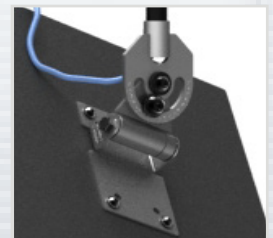

MM-3RDX-18

60 lb. WLL

CEILING SPEAKER MOUNT WITH 3 AXES OF ADJUSTMENTS

MULTIMOUNT®

The MM-3RDX-18 is an adjustable ceiling speaker mount that provides pan, tilt & roll adjustments. It supports and aims speakers that are equipped with either the 2 X 4-1/4 or the 2-3/4" X 5" 4-point mounting pattern.

This model aims speakers from overhead by way of a variety of tube extensions and ceiling attachments. Ceiling speakers achieve up to 360 degrees of horizontal pan angle, up to 180 degrees of tilt angle and 180 degrees of roll adjustment.

Tilt adjustments are made at the side of the speaker adapter plate, Pan-adjustments are made at the tube extension coupler and the roll feature is adjusted between the mount and the tube extension. The MM-3RDX-18 tube coupler provides a pathway for signal wire and a safety cable to pass through the tube extension to the terminal block. This makes for a clean, safe and predictable method for installing and aiming ceiling speakers.

STANDARD FEATURES:

- ▶ Indicators let installers set angles accurately
- ▶ Independent pan, tilt & roll aiming gets perfect sound coverage
- ▶ Adapts to standard schedule-40 1/2" pipe
- ▶ Independent No drift, No memory Locking
- ▶ Works for speakers with 2 X 4-1/4 and 2-3/4 X 5 Hole Patterns