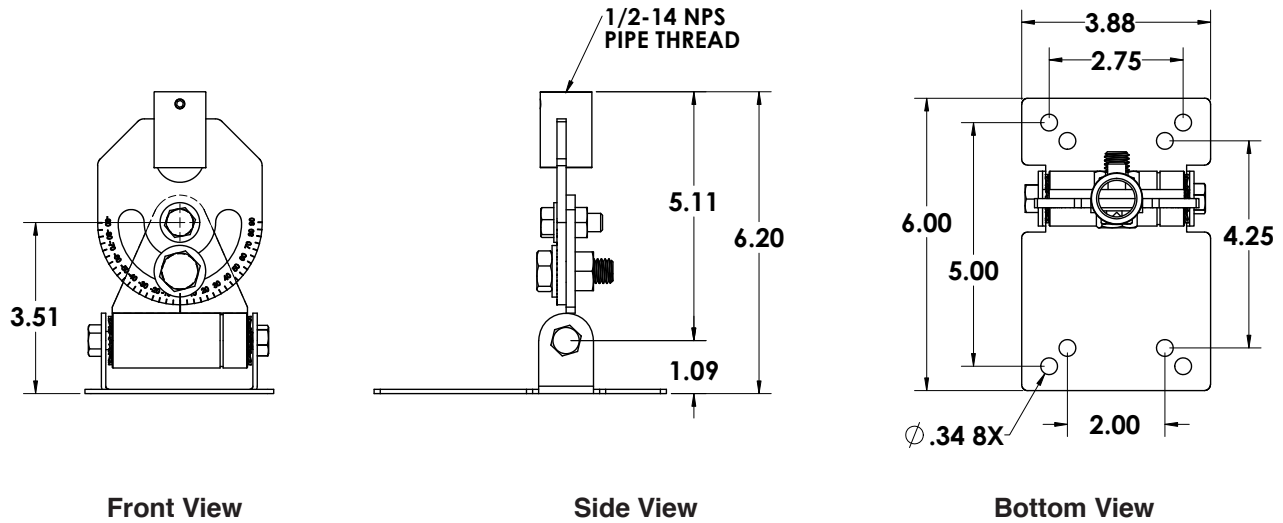

MM-3RDX-18

CEILING SPEAKER MOUNT WITH 3 AXES OF ADJUSTMENTS

MULTIMOUNT®

DIMENSIONS

Rated for indoor use.

ALWAYS INSTALL SAFETY CABLES

WARNING: Mounting and/or suspension of audio and video equipment requires experienced professionals. Improperly installed loudspeakers can result in property damage, personal injury and/or liability to the installing contractor.