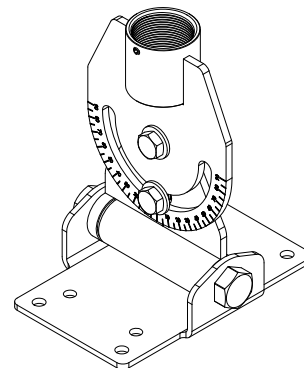

Tilt adjustments are made at the side of the speaker adapter plate, Pan-adjustments are made at the tube extension coupler and the roll feature is adjusted between the mount and the tube extension. The MM-3RDX-18 tube coupler provides a pathway for signal wire and a safety cable to pass through the tube extension to the terminal block. This makes for a clean, safe and predictable method for installing and aiming ceiling speakers.

## DIMENSIONS

Front View

Side View

Bottom View

Secure to overhead  
Structure with 1-1/2" diameter pipe

Rated for indoor use.

**ALWAYS INSTALL SAFETY CABLES**

**WARNING:** Mounting and/or suspension of audio and video equipment requires experienced professionals. Improperly installed loudspeakers can result in property damage, personal injury and/or liability to the installing contractor.