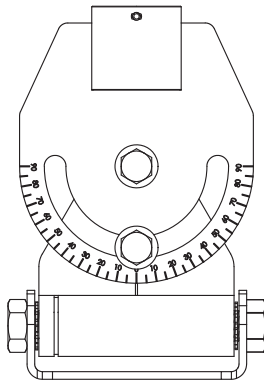

MM-3RDX-120

CEILING SPEAKER MOUNT WITH 3 AXES OF ADJUSTMENTS

MULTIMOUNT®

DIMENSIONS

Front View