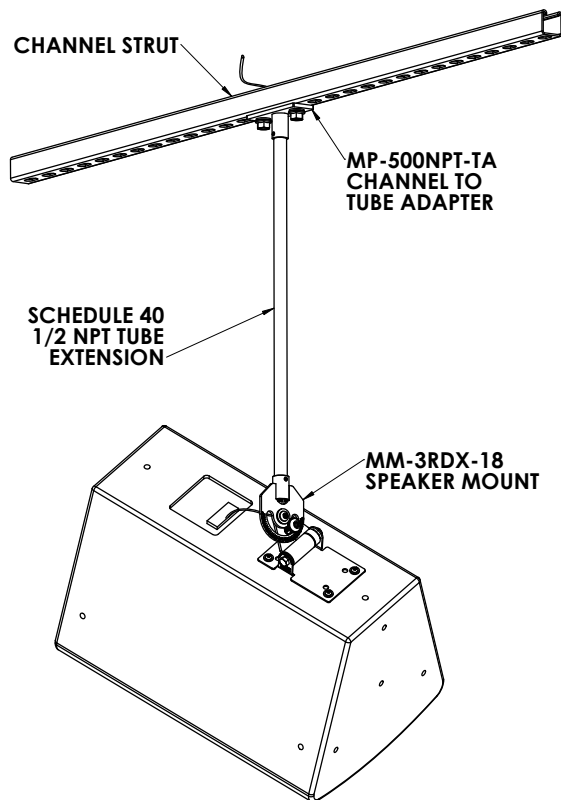

# 120 lb. WLL

CEILING SPEAKER MOUNT WITH 3 AXES OF ADJUSTMENTS

MULTIMOUNT®

The MM-3RDX-120 is an adjustable ceiling speaker mount that provides pan, tilt & roll adjustments. It supports and aims speakers that are equipped with either the 2 X4-1/4 or the 2-3/4" X 5" 4-point mounting pattern.

Tilt adjustments are made at the side of the speaker adapter plate, Pan-adjustments are made at the tube extension coupler and the roll feature is adjusted between the mount and the tube extension. The MM-3RDX-18 tube coupler provides a pathway for signal wire and a safety cable to pass through the tube extension to the terminal block. This makes for a clean, safe and predictable method for installing and aiming ceiling speakers.

## OPTIONAL ACCESSORIES:

- ▶ Ceiling Attachments - See Datasheet
- ▶ Pipe Extensions - See Datasheet

## DIMENSIONS

Front View

Side View

Bottom View

Secure to overhead  
Structure with 1-1/2" diameter pipe

Rated for indoor use.

**ALWAYS INSTALL SAFETY CABLES**

**WARNING:** Mounting and/or suspension of audio and video equipment requires experienced professionals. Improperly installed loudspeakers can result in property damage, personal injury and/or liability to the installing contractor.