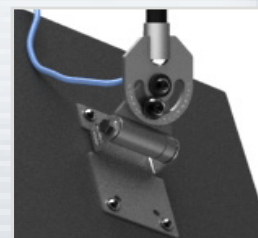

# 120 lb. WLL

CEILING SPEAKER MOUNT WITH 3 AXES OF ADJUSTMENTS

MULTIMOUNT®

The MM-3RDX-120 is an adjustable ceiling speaker mount that provides pan, tilt & roll adjustments. It supports and aims speakers that are equipped with either the 2 X4-1/4 or the 2-3/4" X 5" 4-point mounting pattern.

This model aims speakers from overhead by way of a variety of tube extensions and ceiling attachments. Ceiling speakers achieve up to 360 degrees of horizontal pan angle, up to 180 degrees of tilt angle and 180 degrees of roll adjustment.

Tilt adjustments are made at the side of the speaker adapter plate, Pan-adjustments are made at the tube extension coupler and the roll feature is adjusted between the mount and the tube extension. The MM-3RDX-18 tube coupler provides a pathway for signal wire and a safety cable to pass through the tube extension to the terminal block. This makes for a clean, safe and predictable method for installing and aiming ceiling speakers.