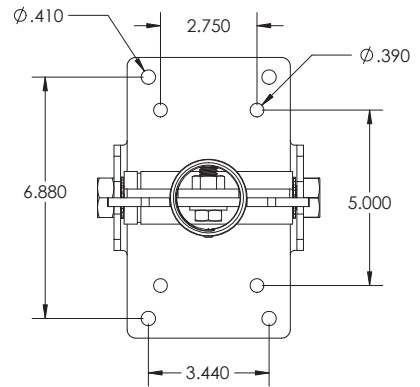

## DIMENSIONS

Front View

Side View

Bottom View

Secure to overhead  
Structure with 1-1/2" diameter pipe

Rated for indoor use.

**ALWAYS INSTALL SAFETY CABLES**

**WARNING:** Mounting and/or suspension of audio and video equipment requires experienced professionals. Improperly installed loudspeakers can result in property damage, personal injury and/or liability to the installing contractor.