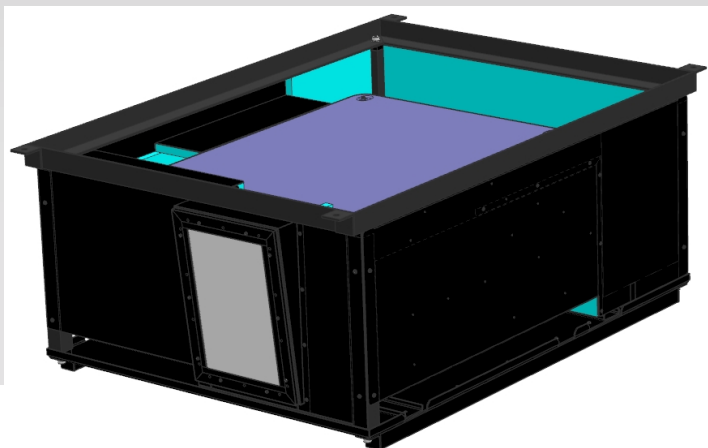

P-SPASIVEBOX

Silencer box for boothless cinemas

P-SPasivebox is the solution when sound disturbances can negatively affect the viewing experience in a cinema

It is a robust bracket to hang the Barco SP2K-7/9/11 and NEC NC-1202L projectors from the ceiling, in a fixed position, attach it to our ceiling lift P-LIFTBOX or our wall lift P-WALLIFT

P-SPasivebox is also a passive enclosure designed and optimized for Barco SP2K-7/9/11 and NEC NC1202L, especially for the smallest projectors. It provides a noise reduction of 10 dB while keeping the cooling of the projector in standard performance

TECHNICAL CHARACTERISTICS

- Noise reduction 10 dB
- Passive box: nor fans neither power supply needed
- Material:
 - Aluminium
 - Steel for structural components
 - Fire proof sound isolating material
- Weight: 68 kg
- Size: 1434 L x 974 W x 573 H mm
- Hushbox with structural frame to be hung directly from the ceiling, attached to our scissor lift P-LIFTBOX or our wall lift P-WALLIFT